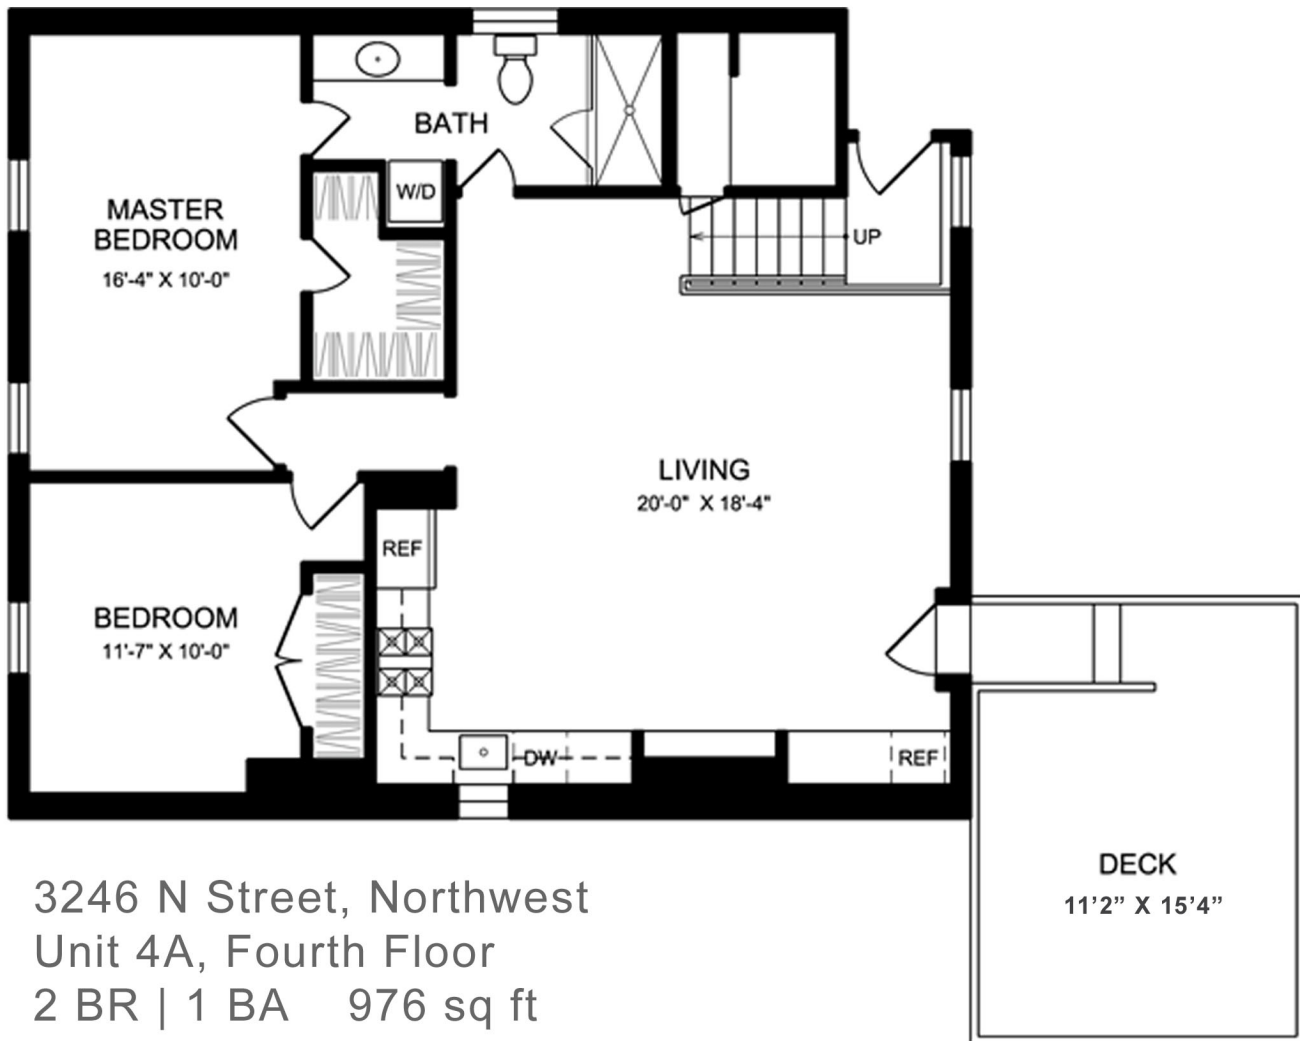

N STREET CONDOS

GEORGETOWN'S BEST ADDRESS

Marble kitchens and baths with *soft close* custom cabinets

Designer German faucets and accessories by Grohe

Designer German kitchen appliances by Bosch

New, espresso-stained, solid oak hardwood floors

Whirlpool high-efficiency, front-load, full-size washer & dryer

Coat closet & additional storage

Walk-in closet in master bedroom

Roof deck with panoramic views of the Washington Monument, National Cathedral, Rosslyn, and Georgetown University

Elegant, marble building entry with remote access control

Located in the heart of Georgetown's shopping and restaurant district--one block from M Street & Wisconsin Avenue

FOR MORE INFO VISIT WWW.NSTREETCONDOS.COM

3246 N STREET, NORTHWEST, WASHINGTON, D.C. 20007

Equal Housing Opportunity. Prices subject to change. Square footage and dimensions are approximate.