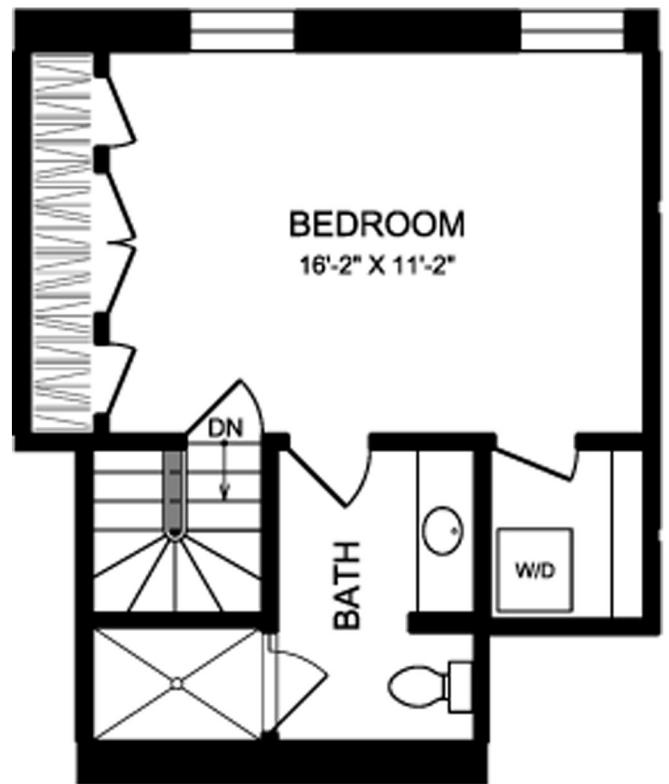

# N STREET CONDOS

GEORGETOWN'S BEST ADDRESS

SECOND LEVEL

THIRD LEVEL

3250 N Street, Northwest  
Unit 2B, Second Floor  
1 BR | 1 BA 730 sq ft

Marble kitchens and baths with *soft close* custom cabinets  
Designer German faucets and accessories by Grohe  
Designer German kitchen appliances by Bosch  
New, espresso-stained, solid oak hardwood floors  
Whirlpool high-efficiency, front-load, full-size washer & dryer  
Coat closet & additional storage  
Walk-in closet in bedroom  
Wood-burning fireplace  
Elegant, marble building entry with remote access control  
Located in the heart of Georgetown's shopping and restaurant district--one block from  
M Street & Wisconsin Avenue

FOR MORE INFO VISIT [WWW.NSTREETCONDOS.COM](http://WWW.NSTREETCONDOS.COM)  
3250 N STREET, NORTHWEST, WASHINGTON, D.C. 20007

Equal Housing Opportunity. Prices subject to change. Square footage and dimensions are approximate.