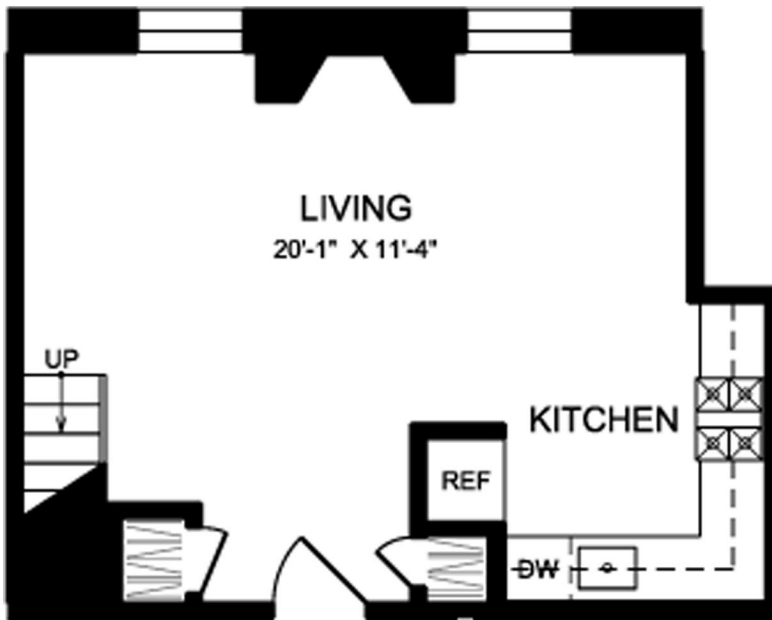

# N STREET CONDOS

GEORGETOWN'S BEST ADDRESS

SECOND LEVEL

THIRD LEVEL

3250 N Street, Northwest  
Unit 2B, Second Floor  
1 BR | 1 BA 730 sq ft

Marble kitchens and baths with *soft close* custom cabinets  
Designer German faucets and accessories by Grohe  
Designer German kitchen appliances by Bosch  
New, espresso-stained, solid oak hardwood floors  
Whirlpool high-efficiency, front-load, full-size washer & dryer  
Coat closet & additional storage  
Walk-in closet in bedroom  
Wood-burning fireplace  
Elegant, marble building entry with remote access control  
Located in the heart of Georgetown's shopping and restaurant district--one block from  
M Street & Wisconsin Avenue

FOR MORE INFO VISIT [WWW.NSTREETCONDOS.COM](http://WWW.NSTREETCONDOS.COM)  
3250 N STREET, NORTHWEST, WASHINGTON, D.C. 20007

Equal Housing Opportunity. Prices subject to change. Square footage and dimensions are approximate.