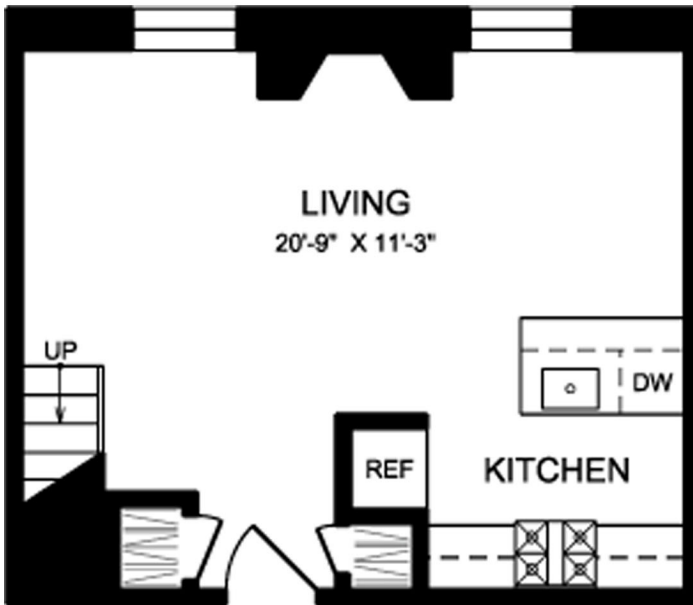

N STREET CONDOS

GEORGETOWN'S BEST ADDRESS

SECOND LEVEL

THIRD LEVEL

3250 N Street, Northwest
Unit 2A, Second Floor
1 BR | 1 BA 768 sq ft

Marble kitchens and baths with *soft close* custom cabinets

Designer German faucets and accessories by Grohe

Designer German kitchen appliances by Bosch

New, espresso-stained, solid oak hardwood floors

Whirlpool high-efficiency, front-load, full-size washer & dryer

Coat closet & additional storage

Large dressing room/walk-in closet in bedroom