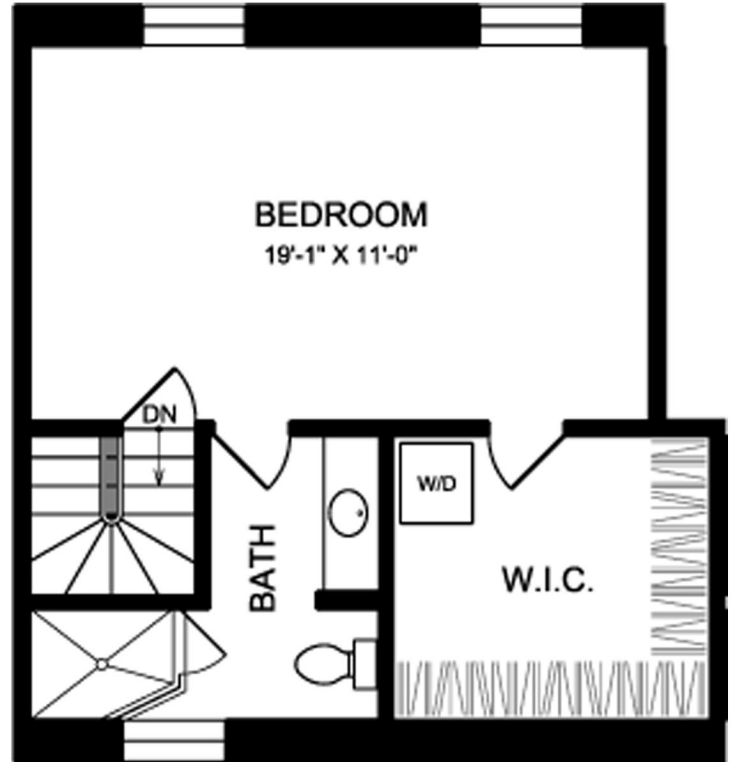

N STREET CONDOS

GEORGETOWN'S BEST ADDRESS

SECOND LEVEL

THIRD LEVEL

3250 N Street, Northwest
Unit 2A, Second Floor
1 BR | 1 BA 768 sq ft

Marble kitchens and baths with *soft close* custom cabinets

Designer German faucets and accessories by Grohe

Designer German kitchen appliances by Bosch

New, espresso-stained, solid oak hardwood floors

Whirlpool high-efficiency, front-load, full-size washer & dryer

Coat closet & additional storage

Large dressing room/walk-in closet in bedroom

3250 N STREET, NORTHWEST, WASHINGTON, D.C. 20007

Equal Housing Opportunity. Prices subject to change. Square footage and dimensions are approximate.